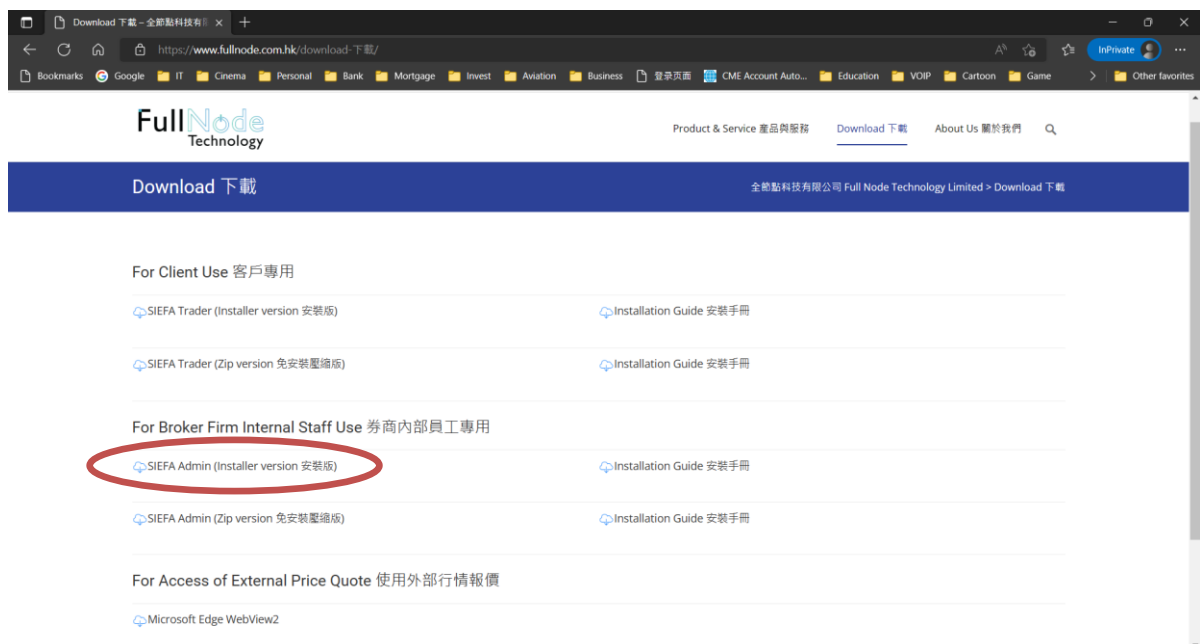

SIEFA Admin Installation Guide (For Windows 10 or above)

- 1) Open browser, go to <https://www.fullnode.com.hk> and click “Download 下載” in top-right corner.

- 2) Click the link “SIEFA Admin (Installer version 安裝版)” to download and run the installer program SIEFAAdminSetup.exe.

- 3) After install, double click “SIEFA Admin” icon in desktop or Program menu to start the application. Choose “Add Server 新增服務器...” and input server code in the server field as below

The screenshot shows the SIEFA Trader (Admin) v1.22.12 (R1) application window. The interface is in English. The 'Server' dropdown menu is set to 'Add Server 新增服務器...'. The 'Language' dropdown menu is set to 'English'. There is a red circle around the empty text input field below the 'Server' dropdown. The 'User Code' and 'User Password' fields are also empty. The 'Login' and 'Exit' buttons are visible at the bottom.