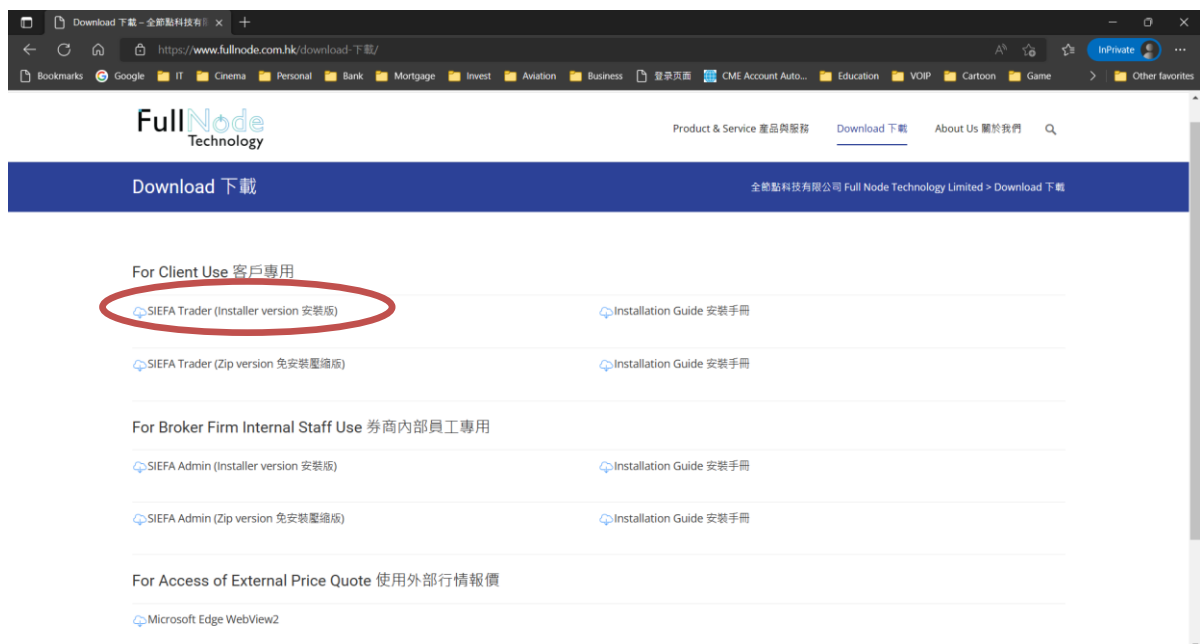

## SIEFA Trader Installation Guide (For Windows 10 or above)

- 1) Open browser, go to <https://www.fullnode.com.hk> and click “Download 下載” in top-right corner.

- 2) Click the link “SIEFA Trader (Installer version 安裝版)” to download and run the installer program SIEFATraderSetup.exe.

- 3) After install, double click “SIEFA Trader” icon in desktop or Program menu to start the application. Choose “Add Server 新增服務器...” and input server code in the server field as below

The screenshot shows the SIEFA Trader application interface. The window title is "v1.22.12 (R1)". The top right corner has "WEB". The main area has the SIEFA Trader logo and title. There are two columns of input fields: "Server" and "Language". The "Server" dropdown is set to "Add Server 新增服務器...". Below it is a text input field for the server code, which is circled in red. The "Language" dropdown is set to "English". Below the "Language" dropdown is a link "Upgrade System To Latest Version". There are also input fields for "User Code" and "User Password". At the bottom, there are "Login" and "Exit" buttons.

- 4) Input “User Code” and “User Password” and then click “Login” Button
- 5) If you are required to run HTML5 price quote screen from other 3<sup>rd</sup> party data vendors (such as ETNet, Megahub, TSCI), it is required to install “Microsoft Edge WebView2” component. Please download and install it from <https://go.microsoft.com/fwlink/p/?LinkId=2124703> or click “Microsoft Edge WebView2” link to install under “Download 下載” in <https://www.fullnode.com.hk>.